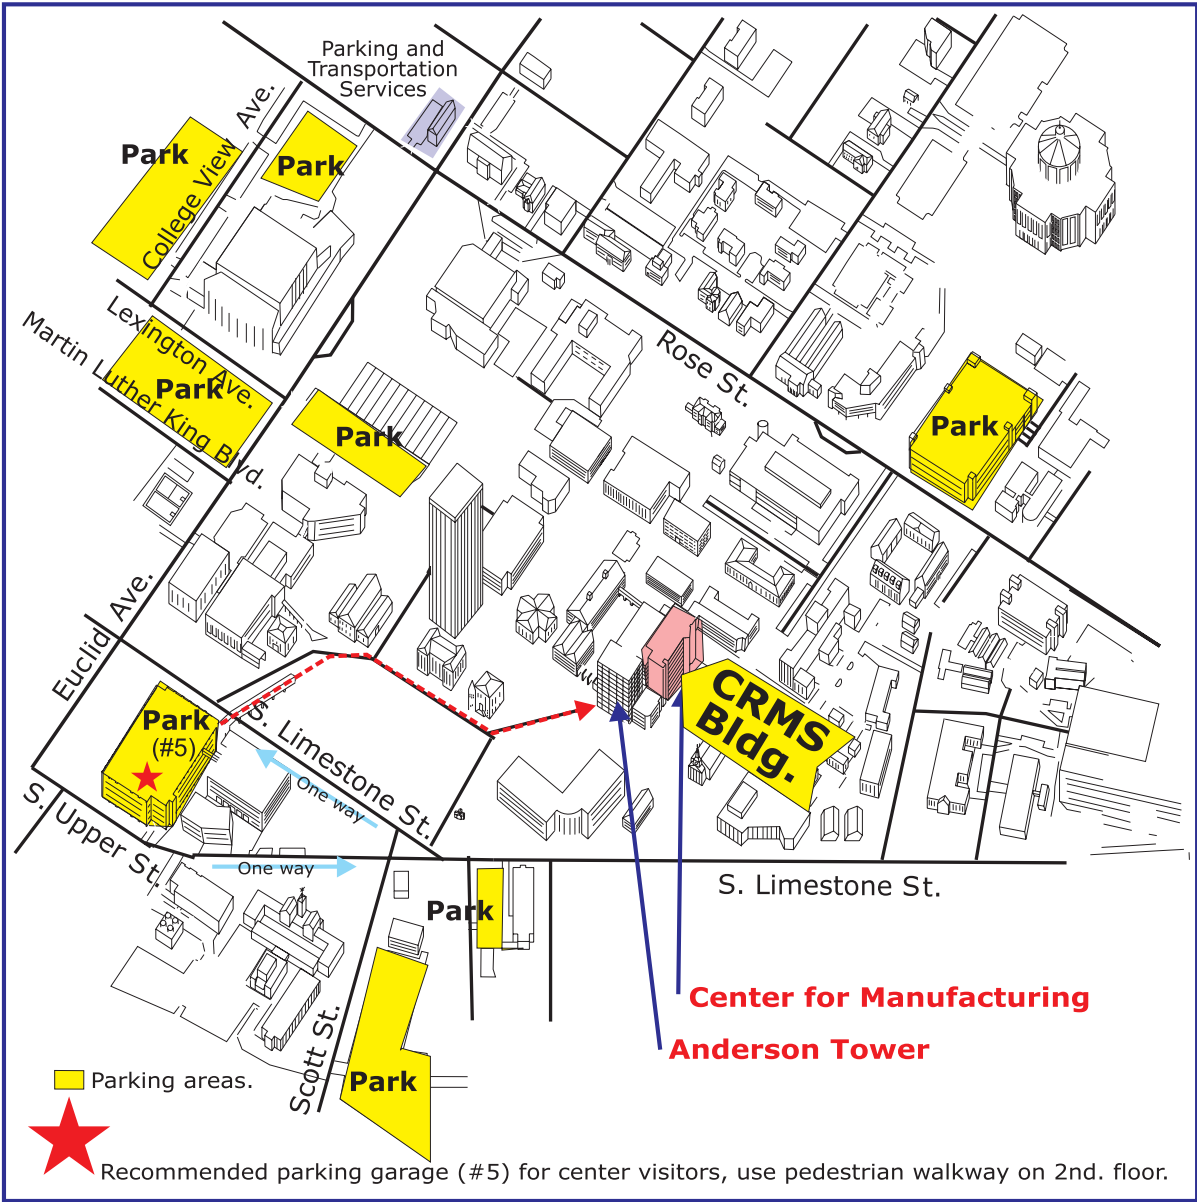

Directions to the UK Center for Manufacturing

Enter Anderson Tower, take elevators to second floor, exit to left, follow hall to the walkway to the CRMS Building. Receptionist is located in Room 220H.

Center for Manufacturing
220 CRMS Building